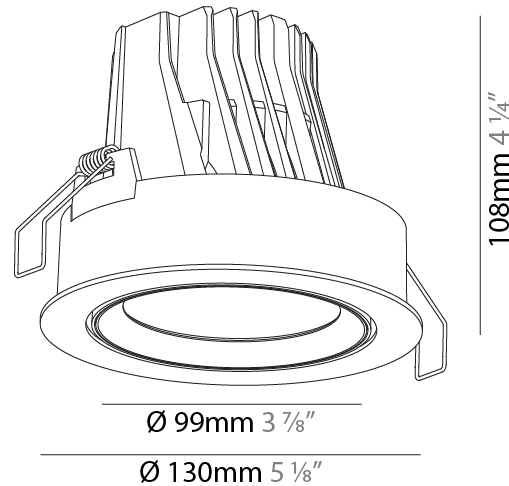

GENERAL

Series: Mechaniq Round
Brand: Prolicht
Division: Architectural
Mounting Type: Recessed
Mounting Location: Ceiling
Subcategory: Downlight

PHYSICAL

Shape: Round
Diameter (mm): 130
Diameter (in): 5 1/8
Height (mm): 108
Height (in): 4 1/4
Ceiling Thickness (mm): 10 / 12.5 / 15
Ceiling Thickness (in): 3/8 or 1/2 or 9/16
Min. Recessing Depth (mm): 130
Min. Recessing Depth (in): 5 1/8
Light Distribution: Adjustable / Downlight
Weight (kg): 0.707
Weight (lbs): 1.56
Fixture Finish: SSR / BKV / CWI / CRY / HAB / UFT / ITA / RUA / FTG / MYG / LOD / PUS / FRO / FUP / KIA / POP / BLS / SPG / MEY / GOH / GUM / CHC / COM / ABZ / JAG / OBR / MOS / ROR
Fixture Material: Aluminum Die Cast
Cut-out Measurements: 120mm / 4 3/4"

ELECTRICAL

Lamp Type: LED (Zhaga Standard)
Input Wattage (W): 28.6
Total Output Wattage (W): 26
Dimming: Tri-Mode (Non-Dimming and Phase Dimming (120Vac only) and 0-10V Dimming)
Driver Included: No
Driver Location: Recessed Housing
Driver Type: Constant Current - Universal
Driver Class: Class 2
Housing: See components
Input Voltage (V): 120 - 277
Constant Current (MA): 700

LED

Number of LEDs: 1
Color Temperature (°K): 2700 / 3000 / 3500 / 4000
Max. Delivered Lumen (lm): 2960 / 3030 / 3185 / 3250
CRI: >90 CRI
Lamp Life (hrs): 50000

OPTICAL

Reflector: 18 / 26 / 40
Adjustability: Rotational 355°; Tilt 30°

RATINGS AND CERTIFICATIONS

Certified By: Certified for North American Standards
IP rating: IP20