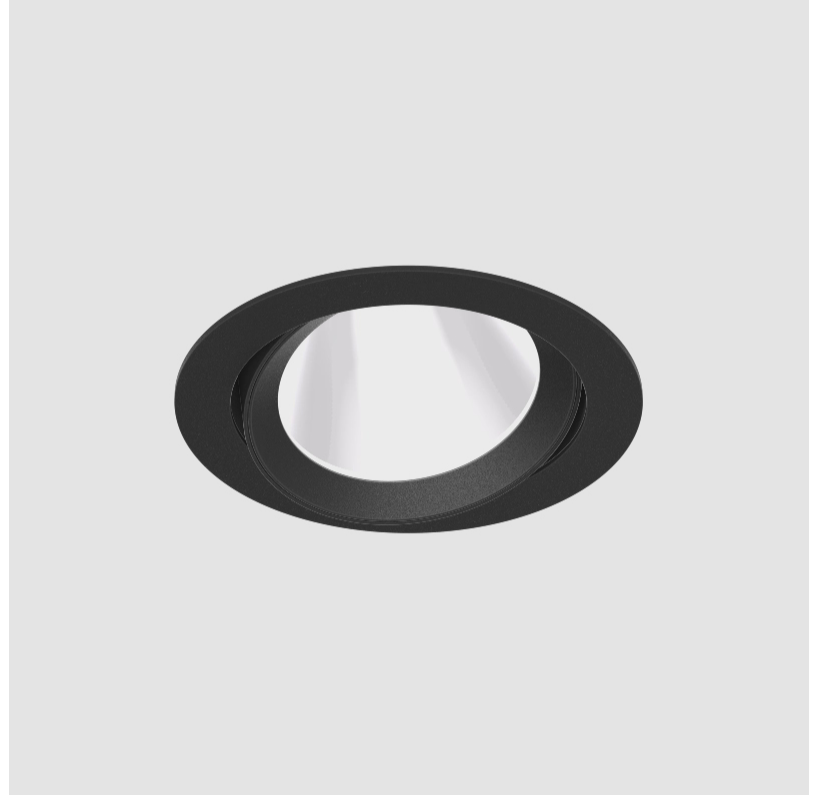

GENERAL

Series: Mechaniq Round
Brand: Prolicht
Division: Architectural
Mounting Type: Recessed
Mounting Location: Ceiling
Subcategory: Downlight

PHYSICAL

Shape: Round
Diameter (mm): 130
Diameter (in): 5 1/8
Height (mm): 108
Height (in): 4 1/4
Ceiling Thickness (mm): 10 / 12.5 / 15
Ceiling Thickness (in): 3/8 or 1/2 or 9/16
Min. Recessing Depth (mm): 130
Min. Recessing Depth (in): 5 1/8
Light Distribution: Adjustable / Downlight
Weight (kg): 0.707
Weight (lbs): 1.56
Fixture Finish: SSR / BKV / CWI / CRY / HAB / UFT / ITA / RUA / FTG / MYG / LOD / PUS / FRO / FUP / KIA / POP / BLS / SPG / MEY / GOH / GUM / CHC / COM / ABZ / JAG / OBR / MOS / ROR
Fixture Material: Aluminum Die Cast
Cut-out Measurements: 120mm / 4 3/4"

ELECTRICAL

Lamp Type: LED (Zhaga Standard)
Input Wattage (W): 28.6
Total Output Wattage (W): 26
Dimming: Tri-Mode (Non-Dimming and Phase Dimming (120Vac only) and 0-10V Dimming)
Driver Included: No
Driver Location: Recessed Housing
Driver Type: Constant Current - Universal
Driver Class: Class 2
Housing: See components
Input Voltage (V): 120 - 277
Constant Current (MA): 700

LED

Number of LEDs: 1
Color Temperature (°K): 2700 / 3000 / 3500 / 4000
Max. Delivered Lumen (lm): 2960 / 3030 / 3185 / 3250
CRI: >90 CRI
Lamp Life (hrs): 50000

OPTICAL

Reflector: 18 / 26 / 40
Adjustability: Rotational 355°; Tilt 30°

RATINGS AND CERTIFICATIONS

Certified By: Certified for North American Standards
IP rating: IP20